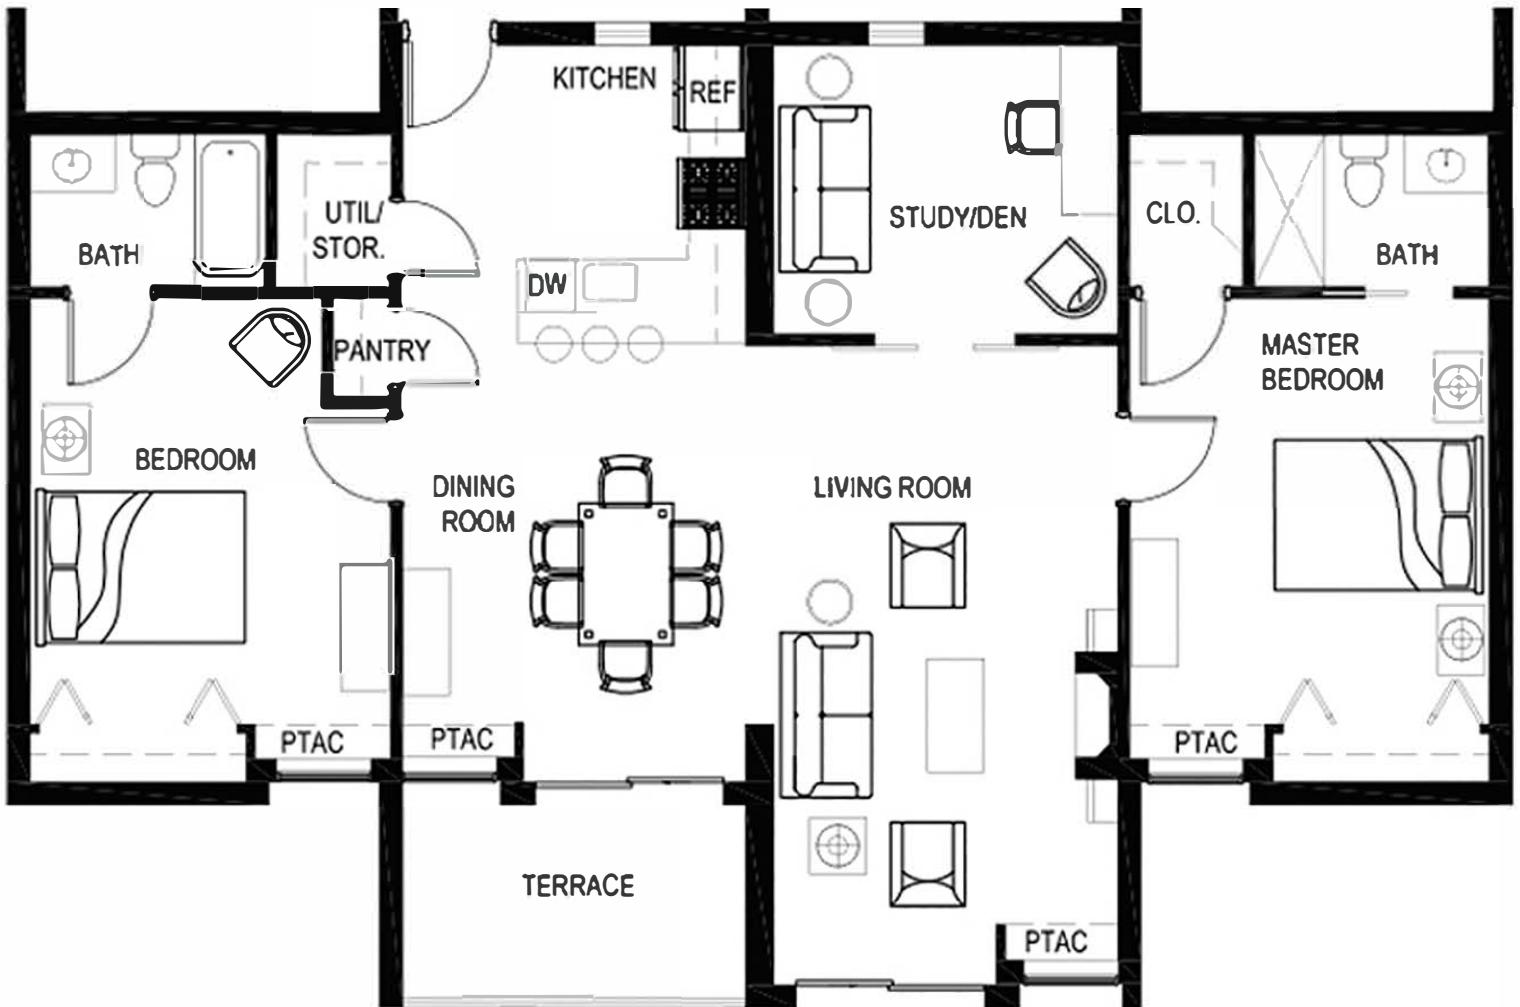

PRESBYTERIAN  
**SENIOR LIVING**  
Cathedral Village

Andorra Apartment  
Independent Living  
Approx. 1,420-1,644 sq. ft.

*Dimensions are approximate and may vary by apartment location.*