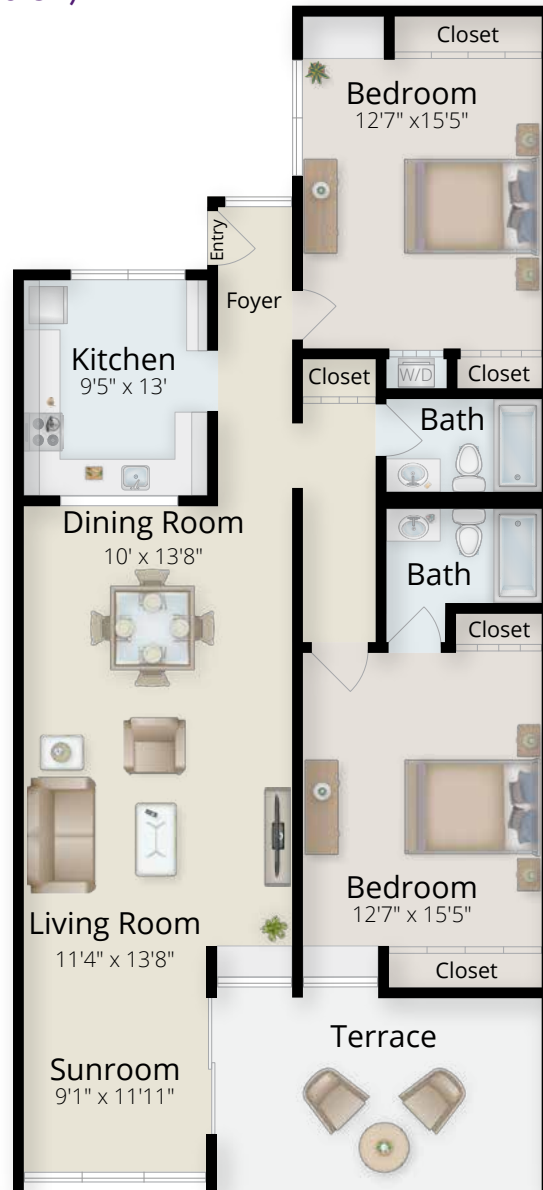

Rittenhouse 2 Bedroom/2 Bath/Sunroom with Terrace Apartment (Approx. 1,300 SF)

Note: Floor plans illustrate a general plan which is subject to future change and revisions. Dimensions, boundaries and furniture or object position locations are for illustrative purposes only and are not intended to be exact.