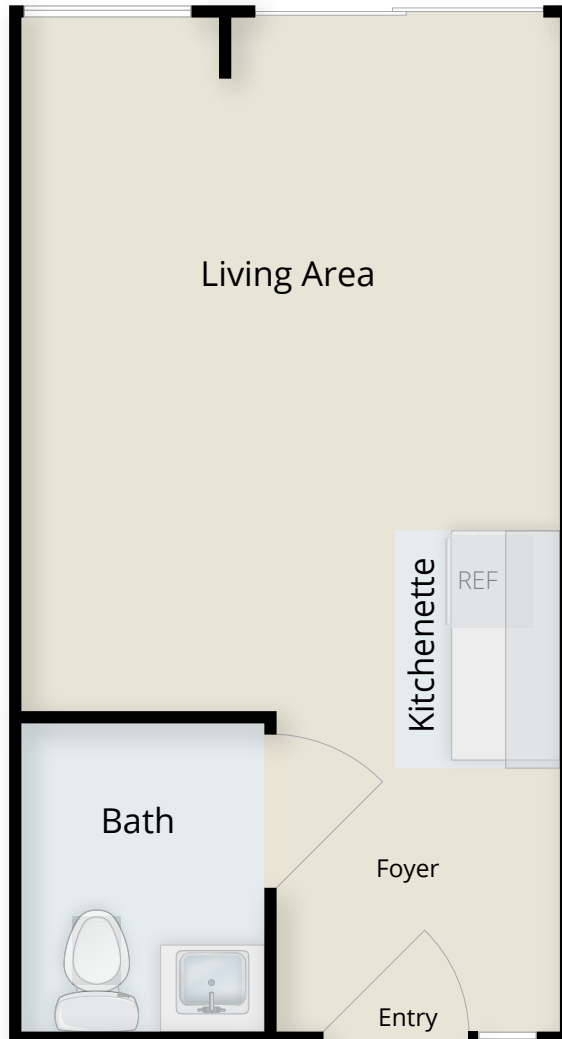

Dogwood Private Studio

(Approx. 228 SF)

Note: Floor plans illustrate a general plan which is subject to future change and revisions. Dimensions, boundaries and furniture or object position locations are for illustrative purposes only and are not intended to be exact.

For a virtual tour of Maple,
[click here.](#)

PRESBYTERIAN
SENIOR LIVING
Cathedral Village

600 E. Cathedral Road • Philadelphia, PA 19128

www.psl.org/cathedral