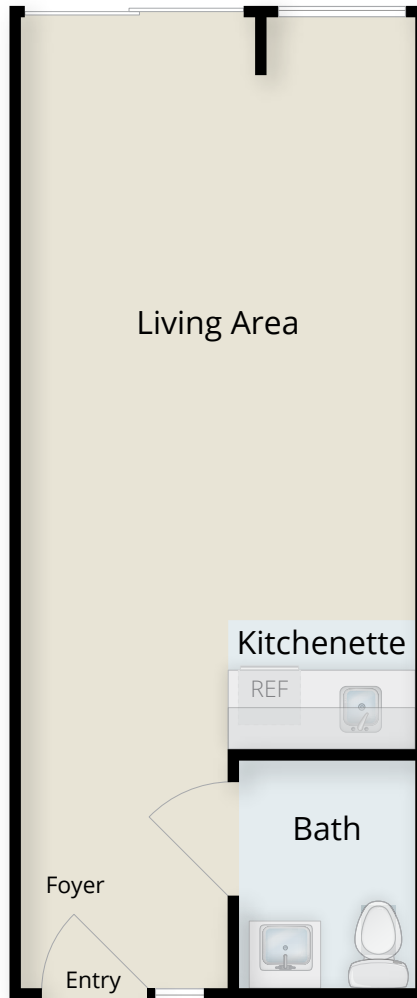

# Maple Private Studio

(Approx. 307 SF)

Note: Floor plans illustrate a general plan which is subject to future change and revisions. Dimensions, boundaries and furniture or object position locations are for illustrative purposes only and are not intended to be exact.

 For a virtual tour of Maple, [click here.](#)

PRESBYTERIAN  
**SENIOR LIVING**  
Cathedral Village

600 E. Cathedral Road • Philadelphia, PA 19128

[www.psl.org/cathedral](http://www.psl.org/cathedral)