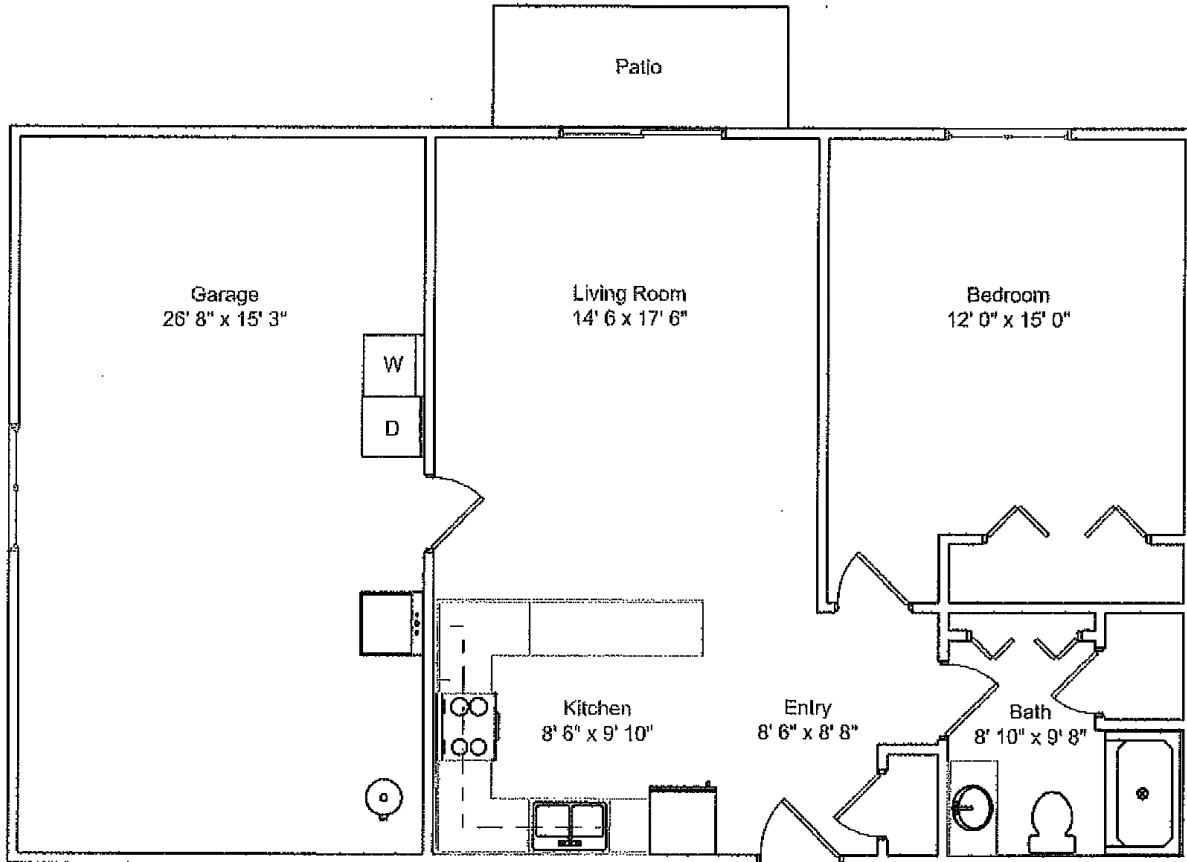

GREEN RIDGE VILLAGE

a PRESBYTERIAN SENIOR LIVING community

Blair

(1 Bedroom/Patio)

Independent Living Approx.

800 sq. ft.

Note: Individual cottage plans may vary.