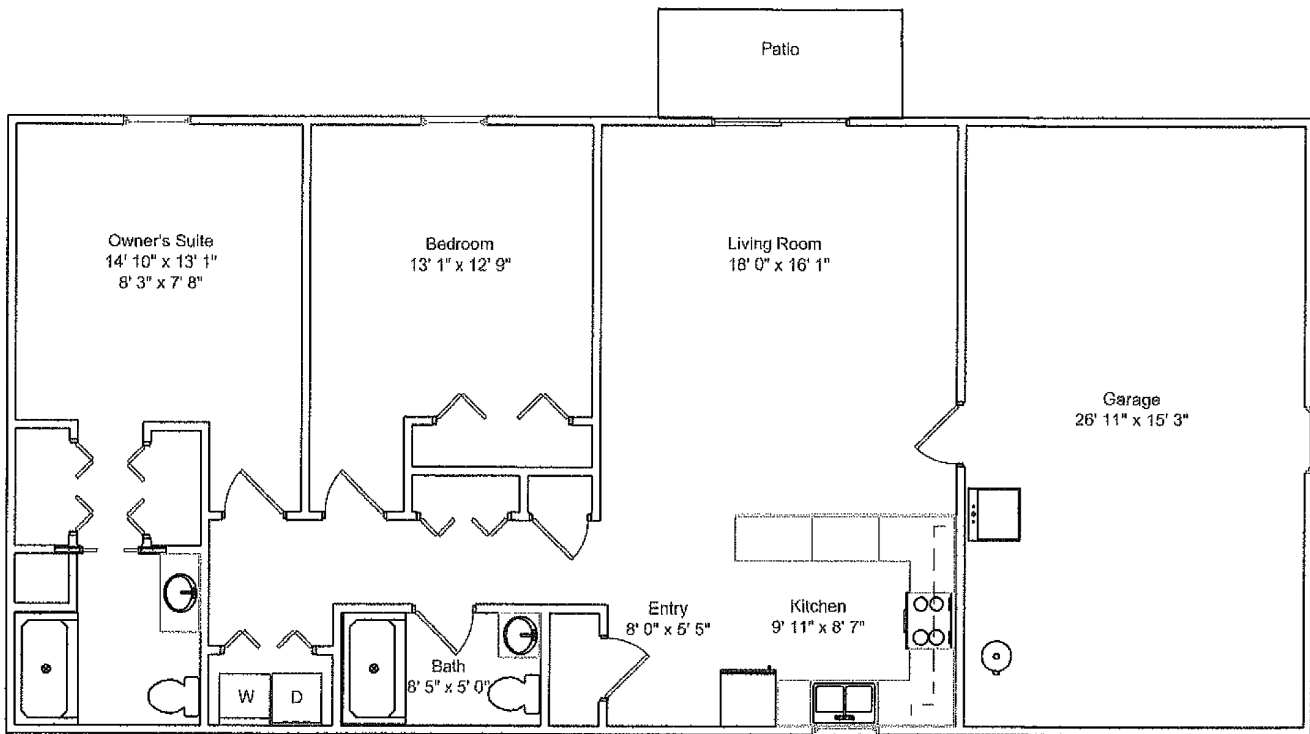

GREEN RIDGE VILLAGE

a PRESBYTERIAN SENIOR LIVING community

Dauphin

(2 Bedrooms/1 Bath/Patio)

Independent Living

Approx. 1,100 sq. ft.

Note: Individual cottage plans may vary.