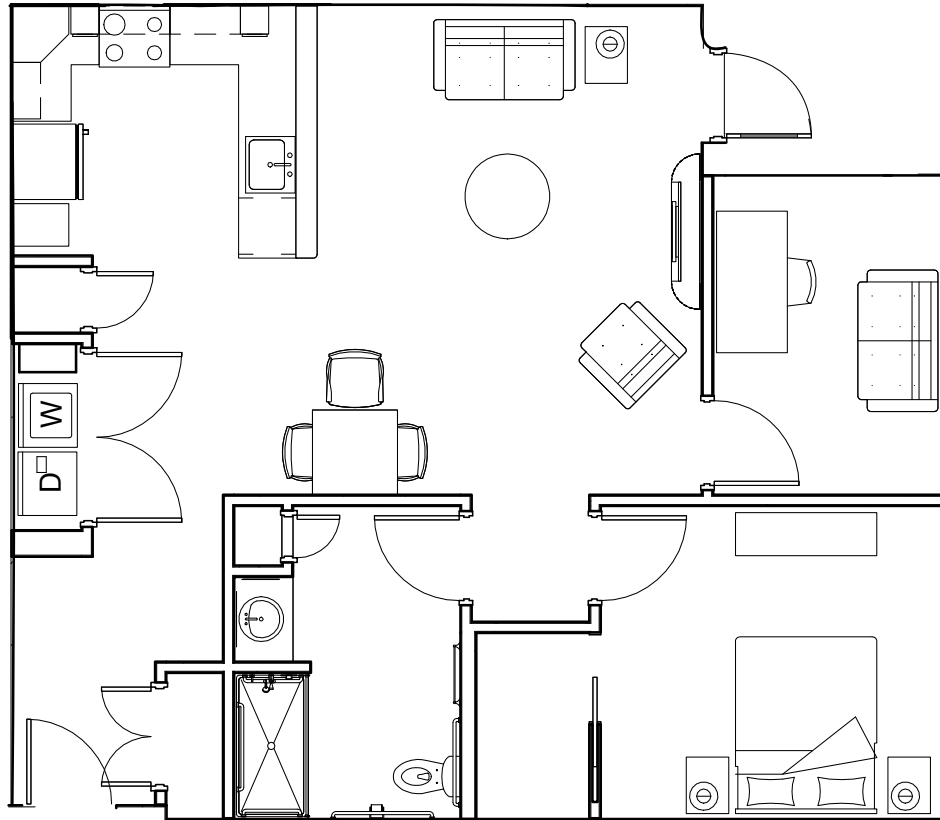

Allegheny Floorplan

1 Bedroom with Den/1 Bath

(Approx. 895 SF)

Note: Floor plans illustrate a general plan which is subject to future change and revisions. Dimensions, boundaries and position locations are for illustrative purposes only and are not intended to be exact.