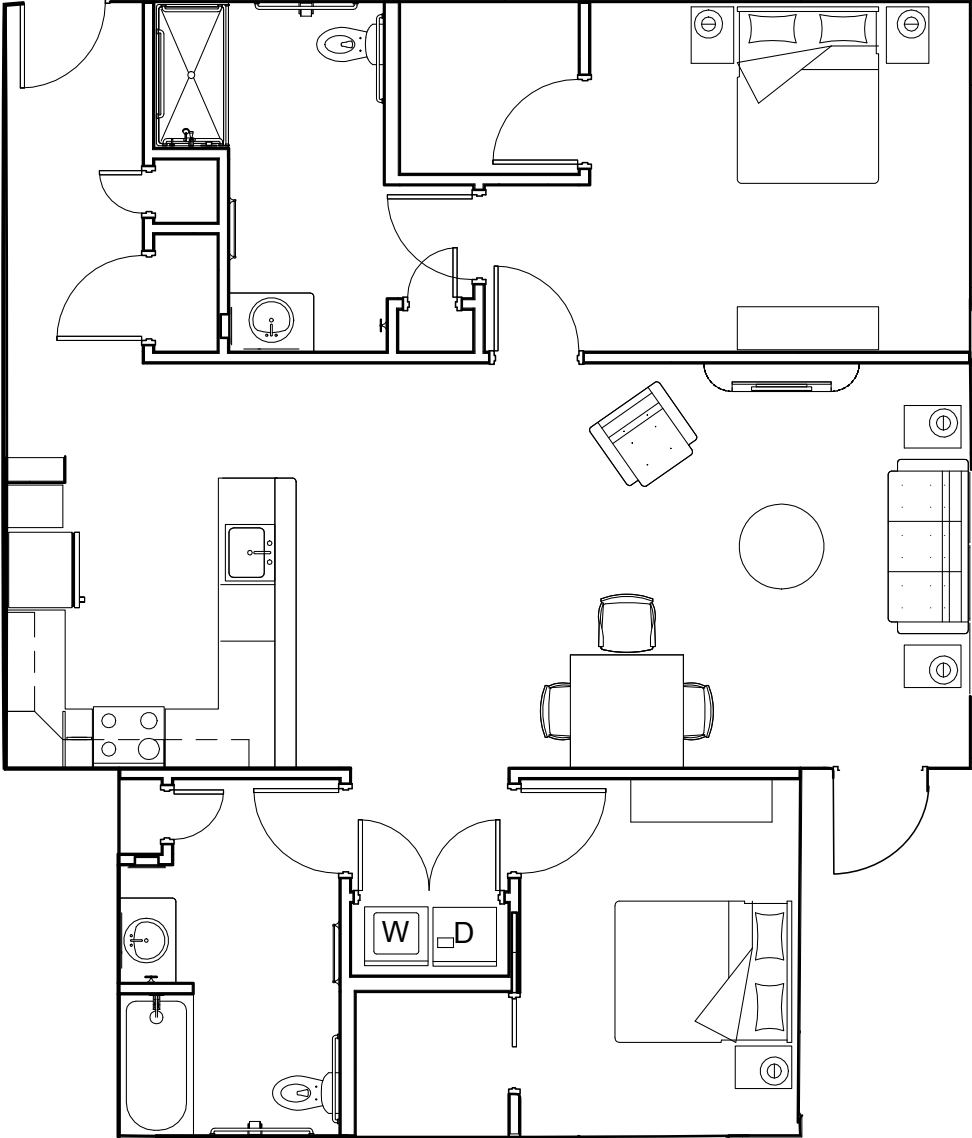

# Bradford Floorplan

2 Bedroom/2 Bath

(Approx. 1,236 SF)

Note: Floor plans illustrate a general plan which is subject to future change and revisions. Dimensions, boundaries and position locations are for illustrative purposes only and are not intended to be exact.