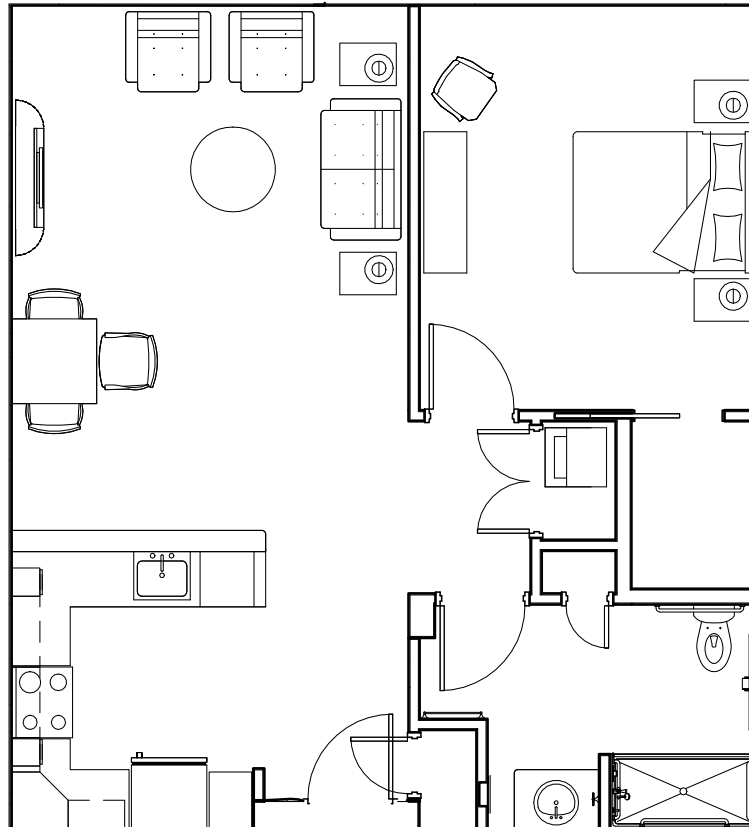

# Donegal

1 Bedroom/1 Bath  
(Approx. 748 SF)

Note: Floor plans illustrate a general plan which is subject to future change and revisions. Dimensions, boundaries and position locations are for illustrative purposes only and are not intended to be exact.