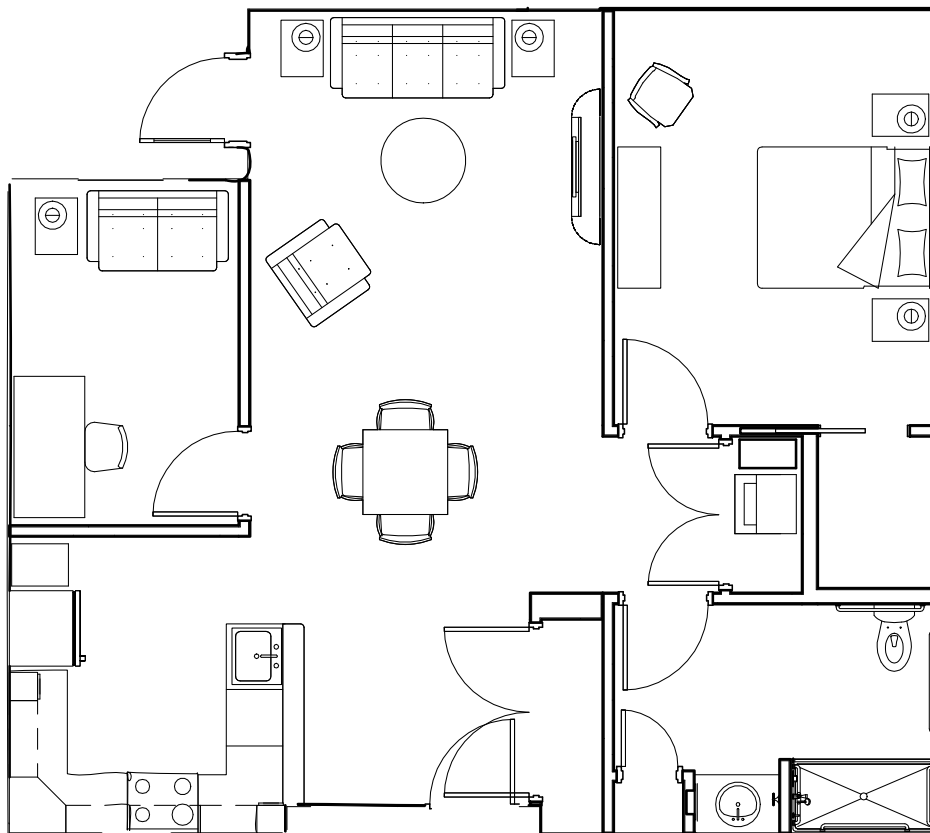

Edinboro Floorplan

1 Bedroom with Den/1 Bath

(Approx. 883 SF)

Note: Floor plans illustrate a general plan which is subject to future change and revisions. Dimensions, boundaries and position locations are for illustrative purposes only and are not intended to be exact.