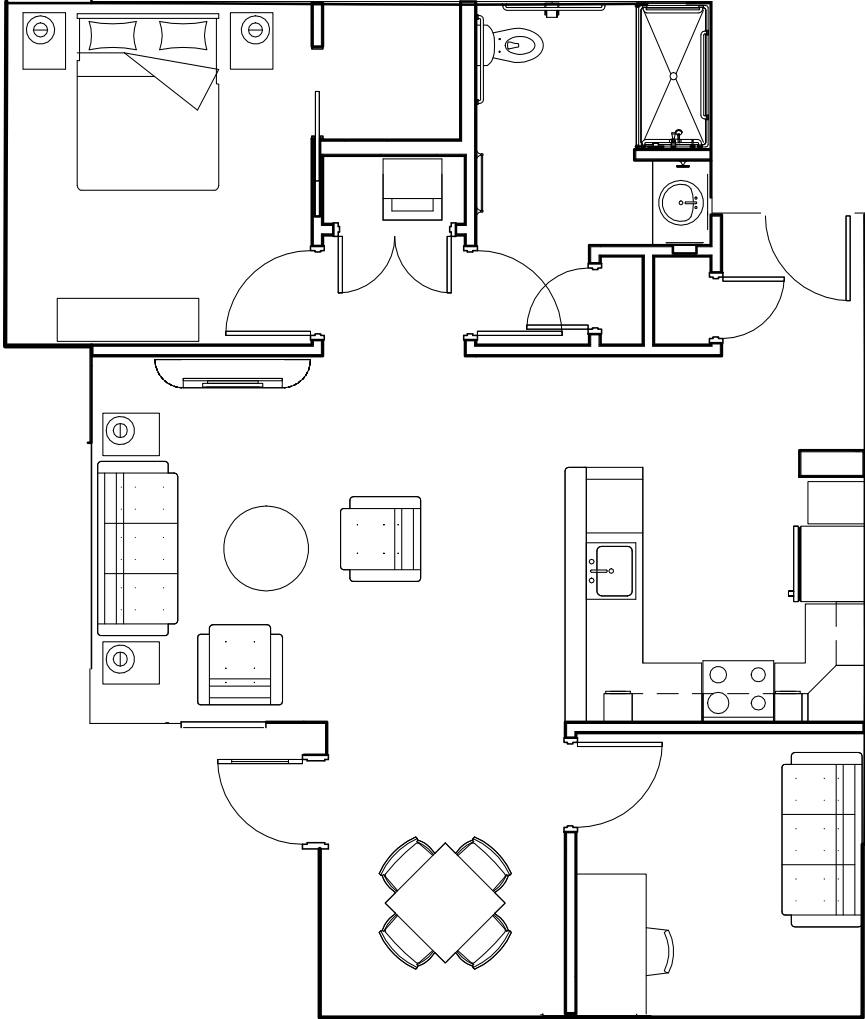

Fairview Floorplan

1 Bedroom with Den/1 Bath

(Approx. 889 SF)

Note: Floor plans illustrate a general plan which is subject to future change and revisions. Dimensions, boundaries and position locations are for illustrative purposes only and are not intended to be exact.