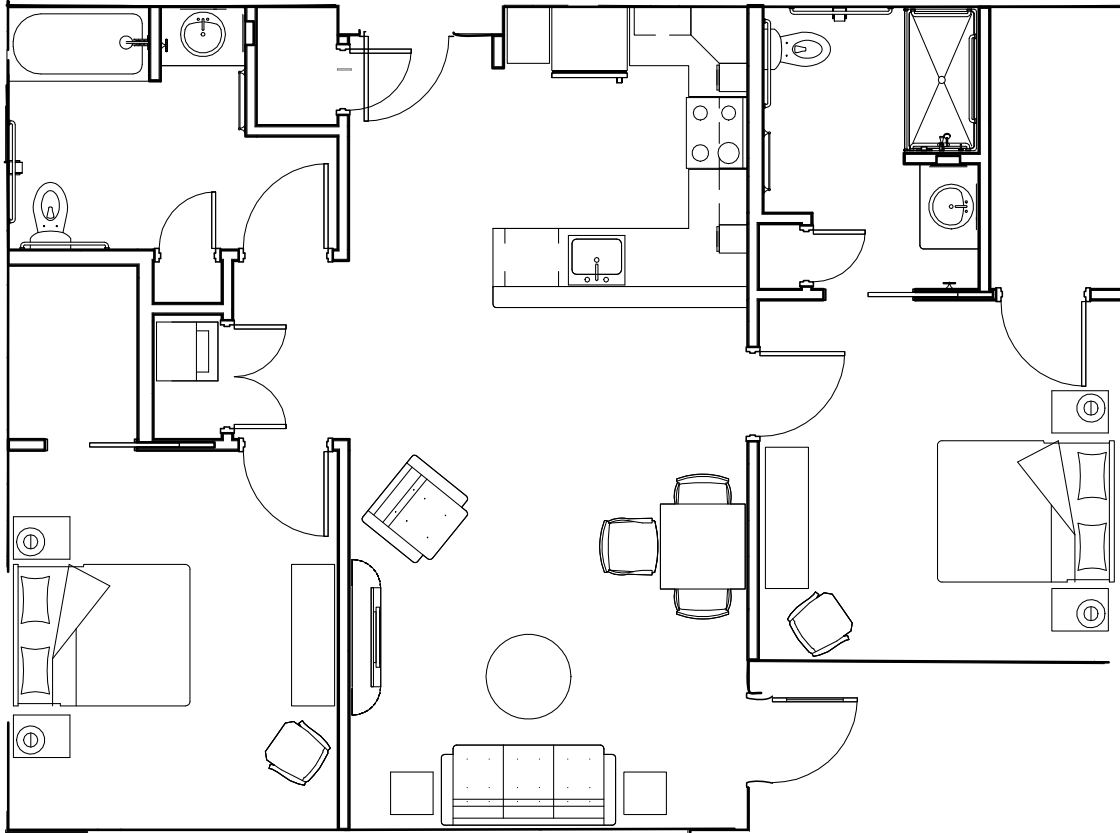

Gaelana Floorplan

2 Bedroom/2 Bath

(Approx. 1,049 SF)

Note: Floor plans illustrate a general plan which is subject to future change and revisions. Dimensions, boundaries and position locations are for illustrative purposes only and are not intended to be exact.