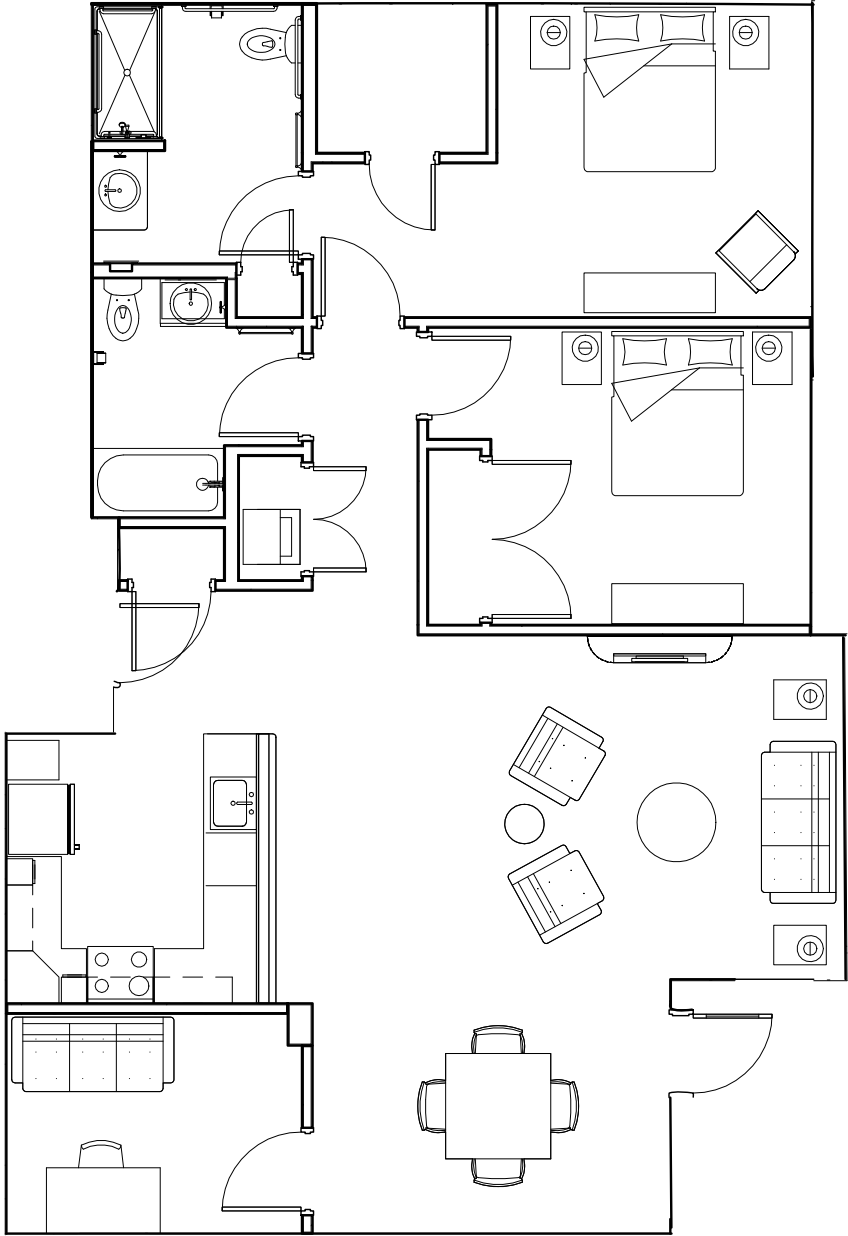

Hopewell Floorplan

2 Bedroom with Den/2 Bath

(Approx. 1,306 SF)

Note: Floor plans illustrate a general plan which is subject to future change and revisions. Dimensions, boundaries and position locations are for illustrative purposes only and are not intended to be exact.