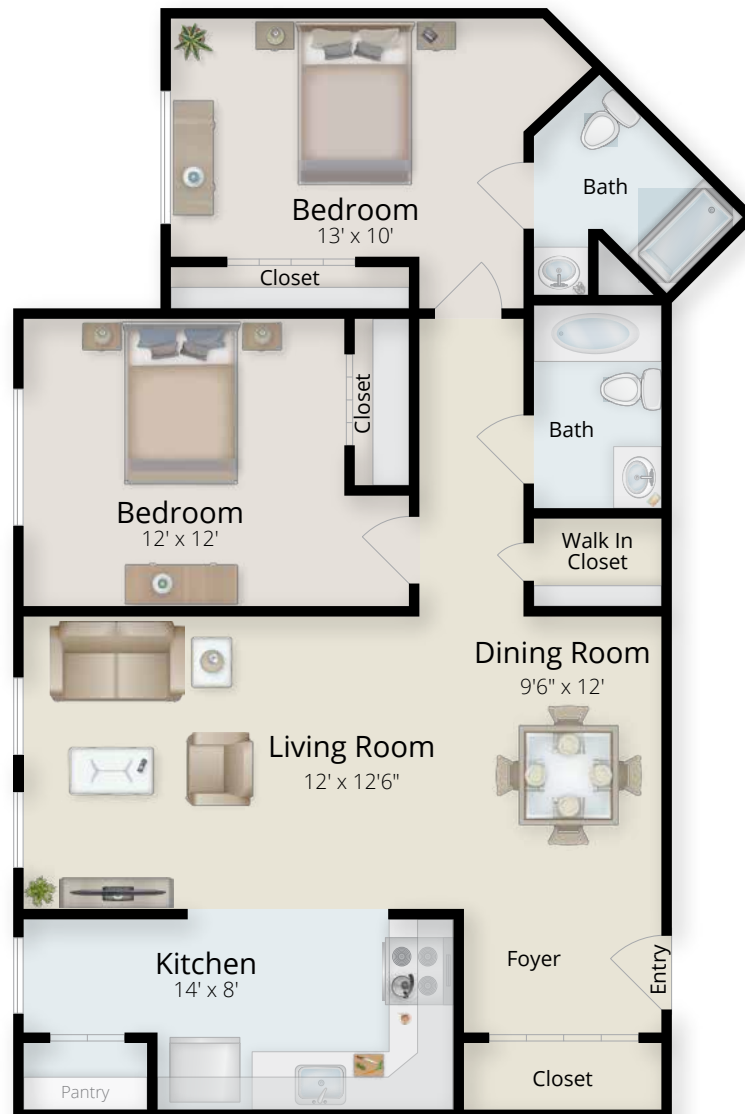

# Melville

## 2 Bedroom/2 Bath Apartment

(Approx. 950 SF)

Note: Floor plans illustrate a general plan which is subject to future change and revisions. Dimensions, boundaries and furniture or object position locations are for illustrative purposes only and are not intended to be exact.