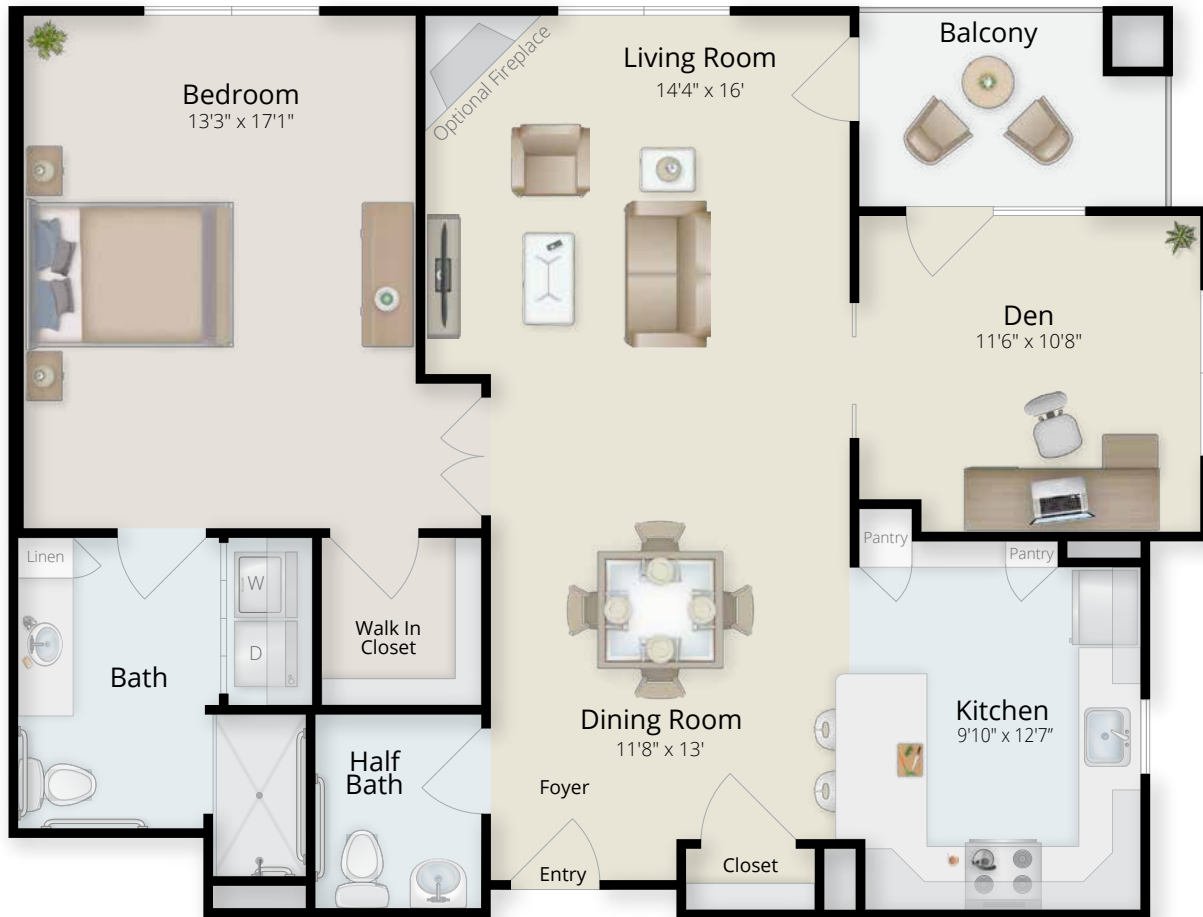

# Bedford 1 Bedroom/1 ½ Bath with Den Apartment

(Approx. 1,073 SF)

Note: Floor plans illustrate a general plan which is subject to future change and revisions. Dimensions, boundaries and furniture or object position locations are for illustrative purposes only and are not intended to be exact.

PRESBYTERIAN  
**SENIOR LIVING**  
Ware Presbyterian Village

7 E. Locust Street • Oxford, PA 19363

[www.psl.org/ware](http://www.psl.org/ware)