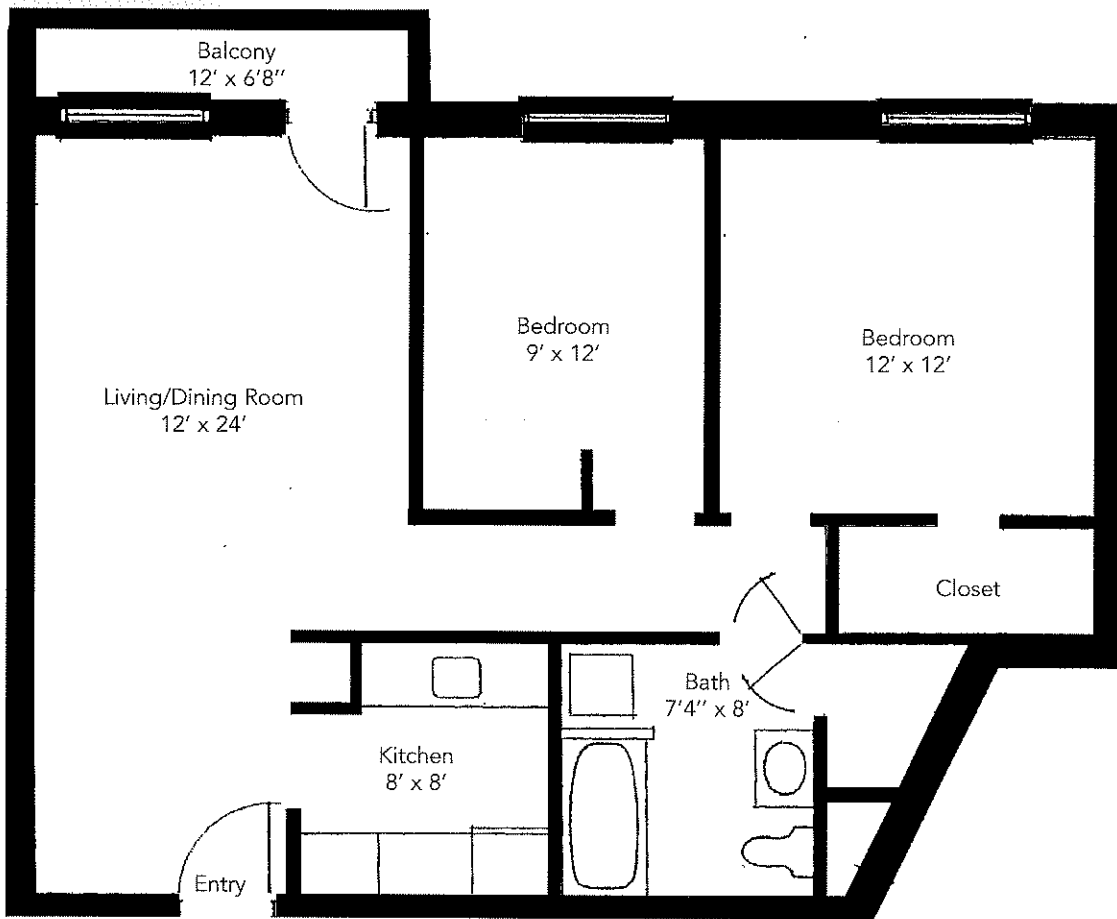

Atrium Apartment
Two Bedroom/One Bath
(Approx. 778 sq. ft.)

Atrium Apartments