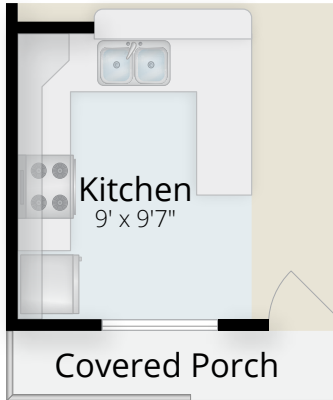

Canterbury

2 Bedroom Deluxe /2 Bath Cottage

(Approx. 1,130 SF)

Note: Floor plans illustrate a general plan which is subject to future change and revisions. Dimensions, boundaries and furniture or object position locations are for illustrative purposes only and are not intended to be exact.

*Open kitchen layout available.

PRESBYTERIAN
SENIOR LIVING
Westminster Village

191 Westminster Drive • Dover, DE 19904

www.psl.org/wvdover