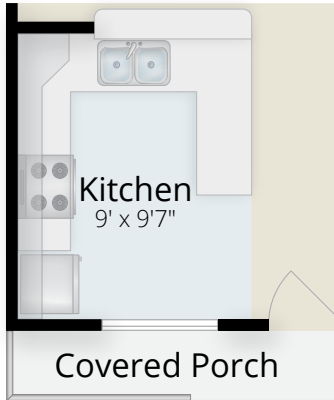

Canterbury with Sunroom 2 Bedroom Deluxe /2 Bath Cottage

(Approx. 1,260 SF)

Note: Floor plans illustrate a general plan which is subject to future change and revisions. Dimensions, boundaries and furniture or object position locations are for illustrative purposes only and are not intended to be exact.

*Open kitchen layout available.

For a virtual tour of Canterbury with Sunroom, [click here.](#)

PRESBYTERIAN
SENIOR LIVING
Westminister Village

191 Westminister Drive • Dover, DE 19904

www.psl.org/wvdover