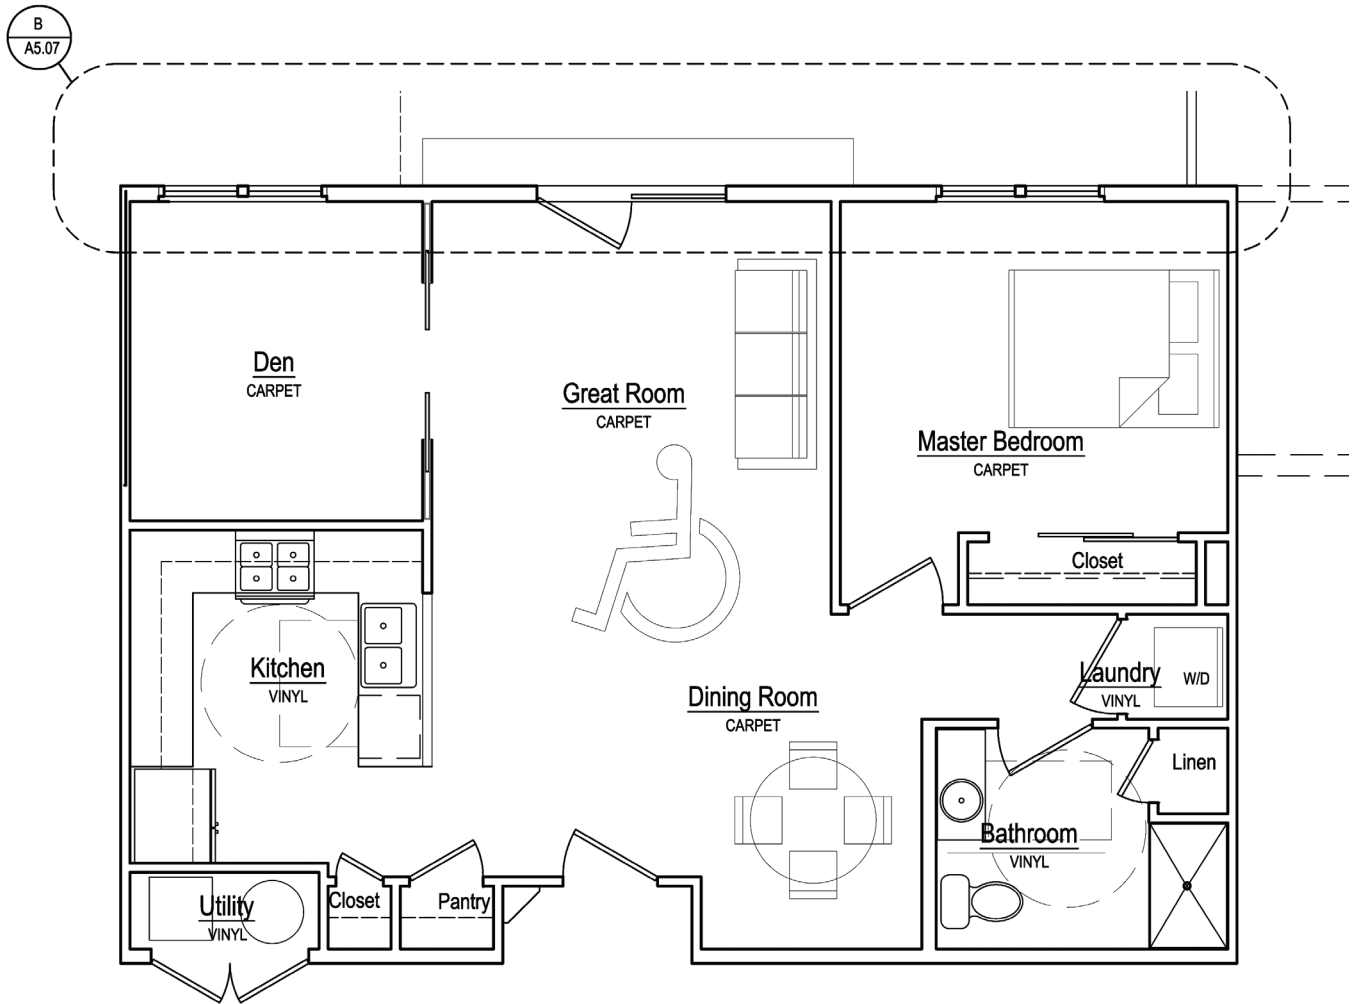

# 1 Bedroom with Den

(Approx. 831 SF)

Note: Floor plans illustrate a general plan which is subject to future change and revisions. Dimensions, boundaries and position locations are for illustrative purposes only and are not intended to be exact.