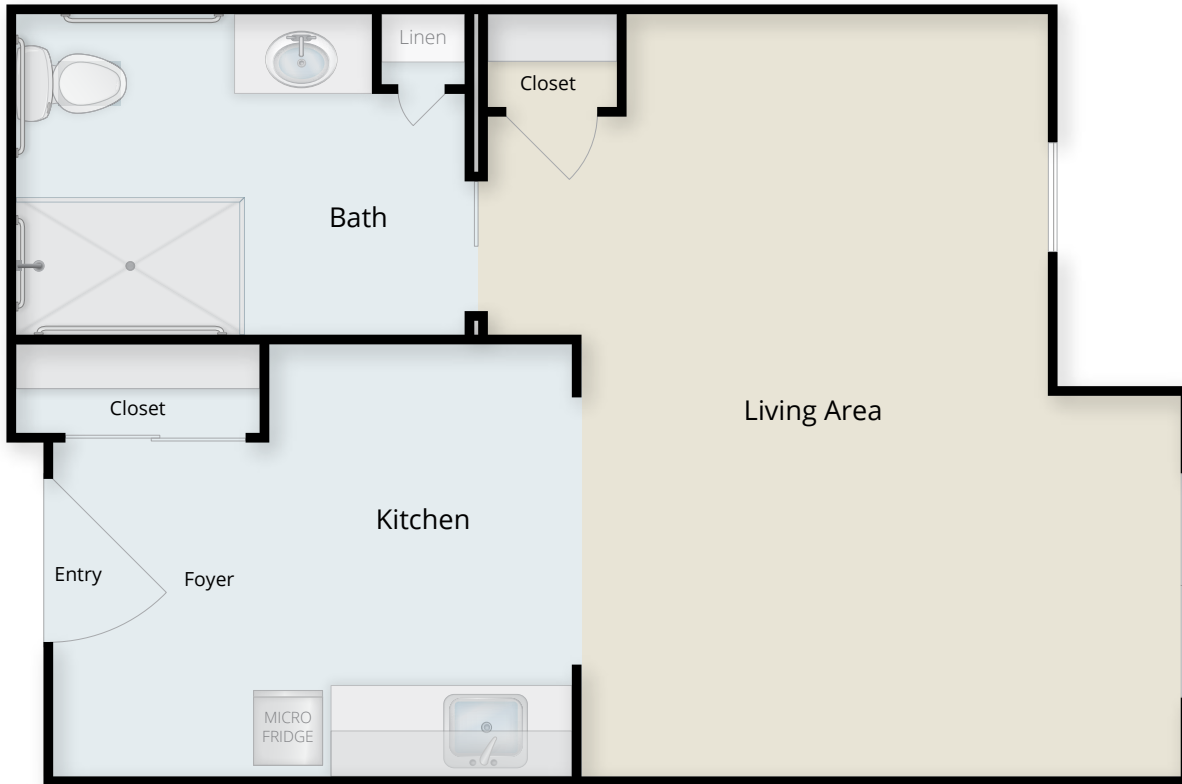

Cypress Studio

(Approx. 396 SF)

Note: Floor plans illustrate a general plan which is subject to future change and revisions. Dimensions, boundaries and furniture or object position locations are for illustrative purposes only and are not intended to be exact.

PRESBYTERIAN
SENIOR LIVING
The Long Community

600 E. Roseville Road • Lancaster, PA 17601

www.psl.org/long