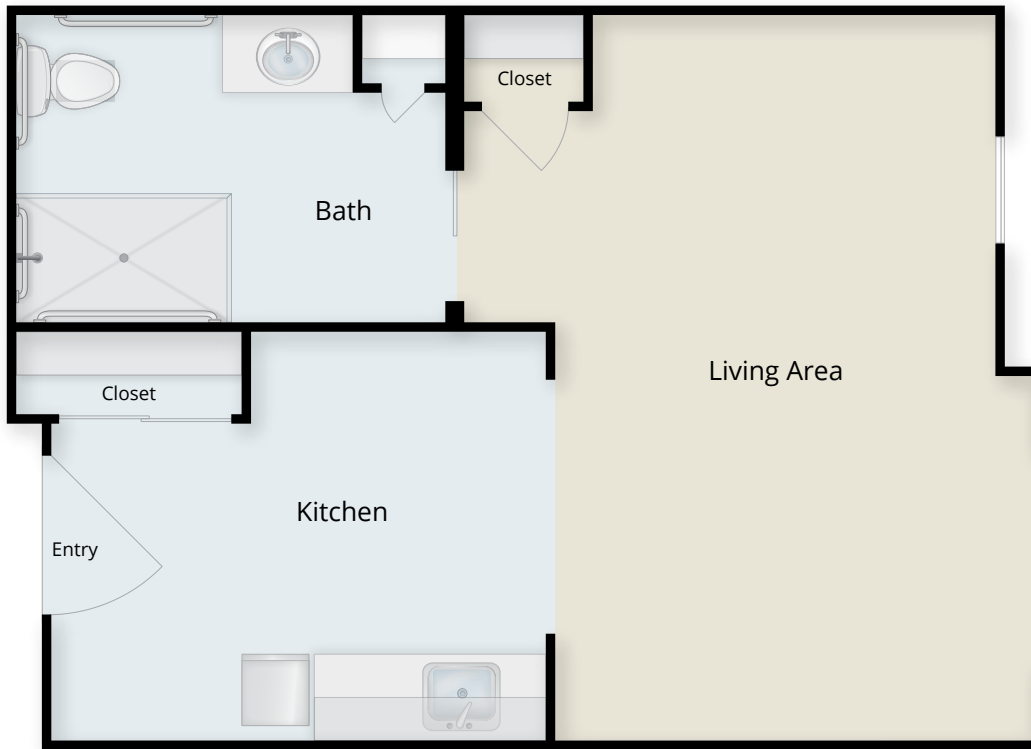

Magnolia Studio

(Approx. 440 SF)

Note: Floor plans illustrate a general plan which is subject to future change and revisions. Dimensions, boundaries and furniture or object position locations are for illustrative purposes only and are not intended to be exact.

PRESBYTERIAN
SENIOR LIVING
The Long Community

600 E. Roseville Road • Lancaster, PA 17601

www.psl.org/long