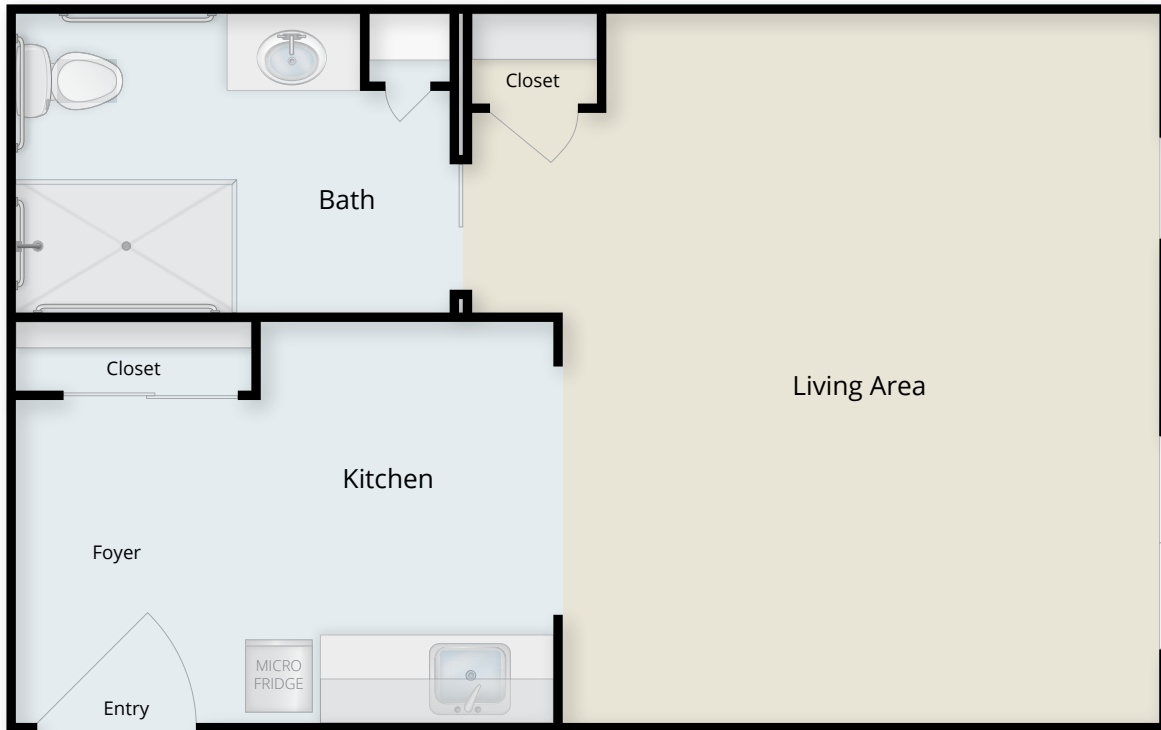

Magnolia Studio

(Approx. 440 SF)

Note: Floor plans illustrate a general plan which is subject to future change and revisions. Dimensions, boundaries and furniture or object position locations are for illustrative purposes only and are not intended to be exact.

PRESBYTERIAN
SENIOR LIVING
The Long Community

600 E. Roseville Road • Lancaster, PA 17601

www.psl.org/long