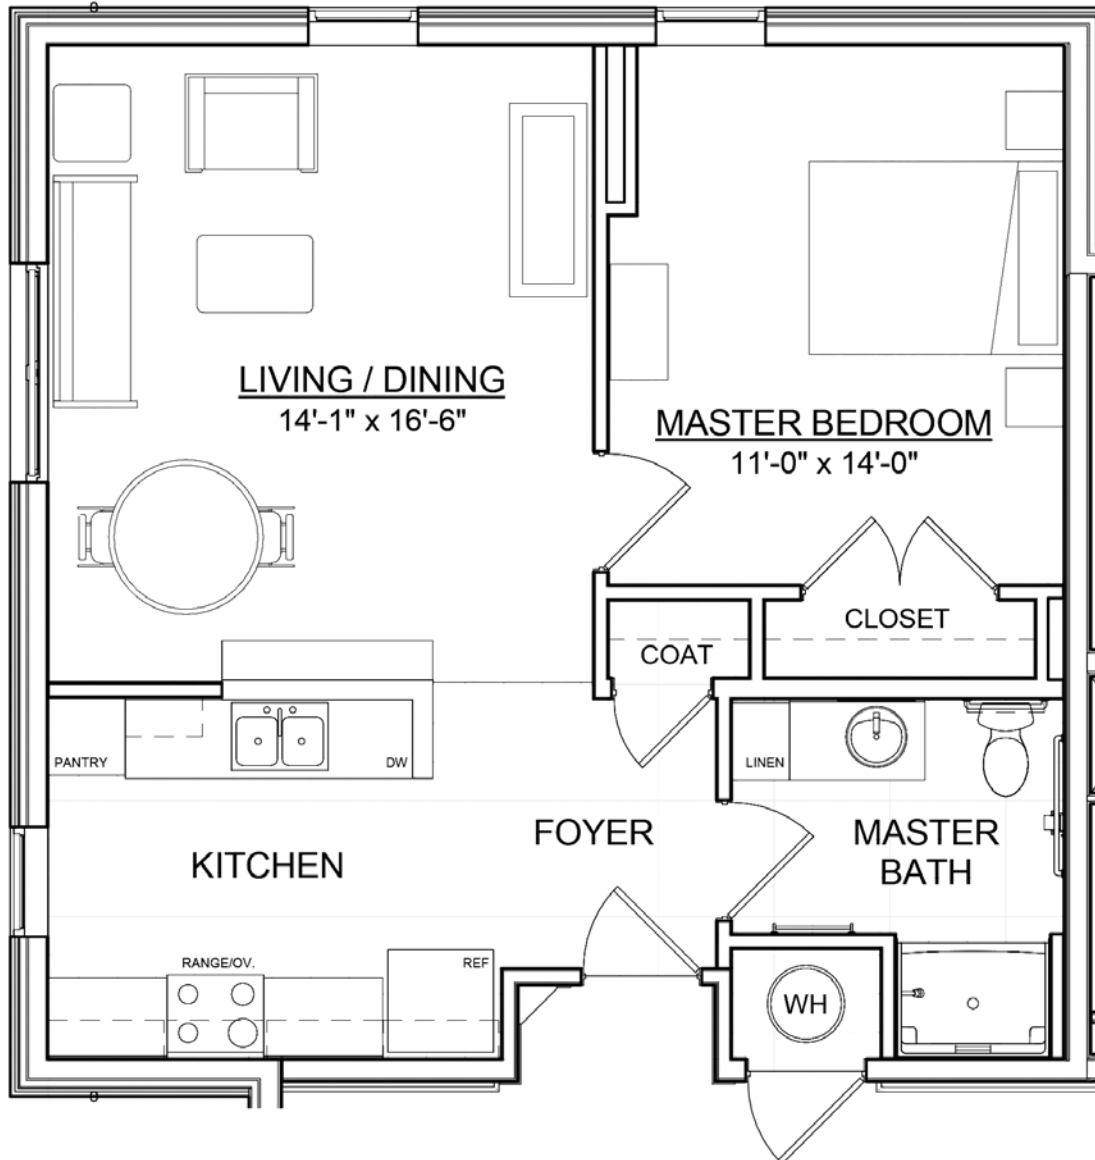

1 Bedroom/1 Bath

(Approx. 615 SF)

Note: Floor plans illustrate a general plan which is subject to future change and revisions. Dimensions, boundaries and position locations are for illustrative purposes only and are not intended to be exact.

WESTMINSTER PLACE AT WINDY HILL VILLAGE

a PRESBYTERIAN SENIOR LIVING community

South

245 Dogwood Drive • Philipsburg, PA 16866

www.windyhillvillage.org