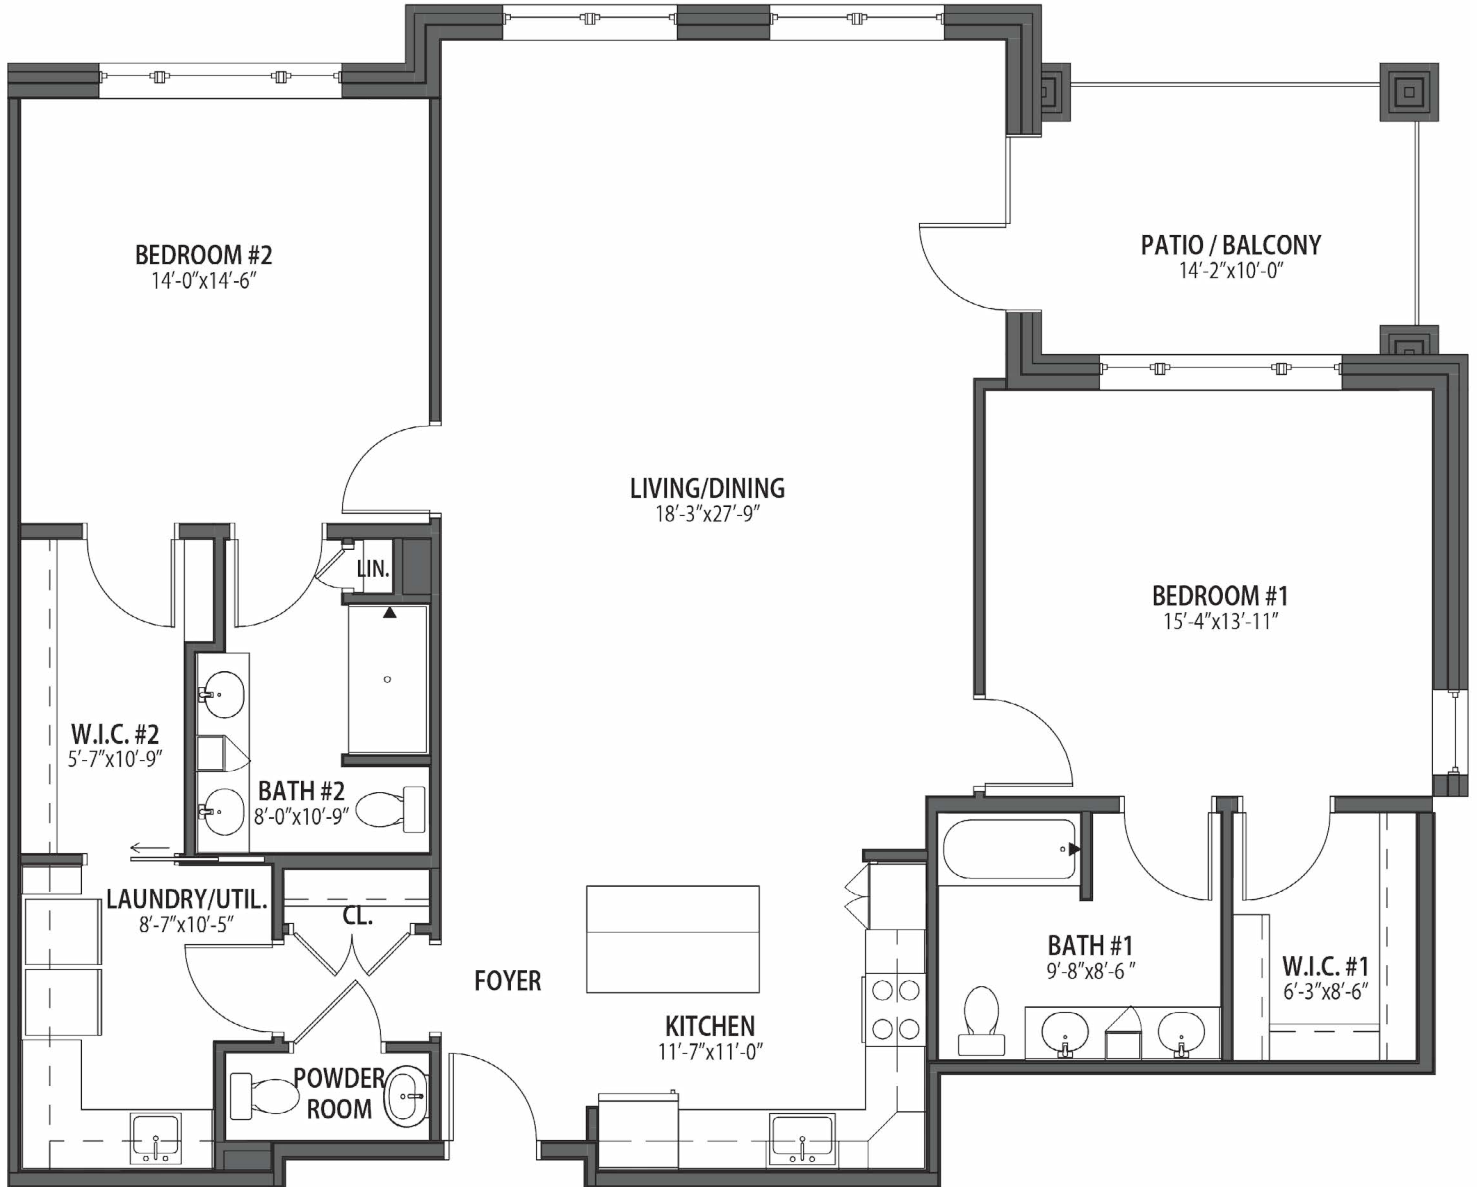

BayberryFloor Plan

2 Bedroom/2.5 Bath

1,602 SF

Note: Floor plans illustrate a general plan which is subject to future change and revisions. Dimensions, boundaries and position locations are for illustrative purposes only and are not intended to be exact. Square footages are approximate.