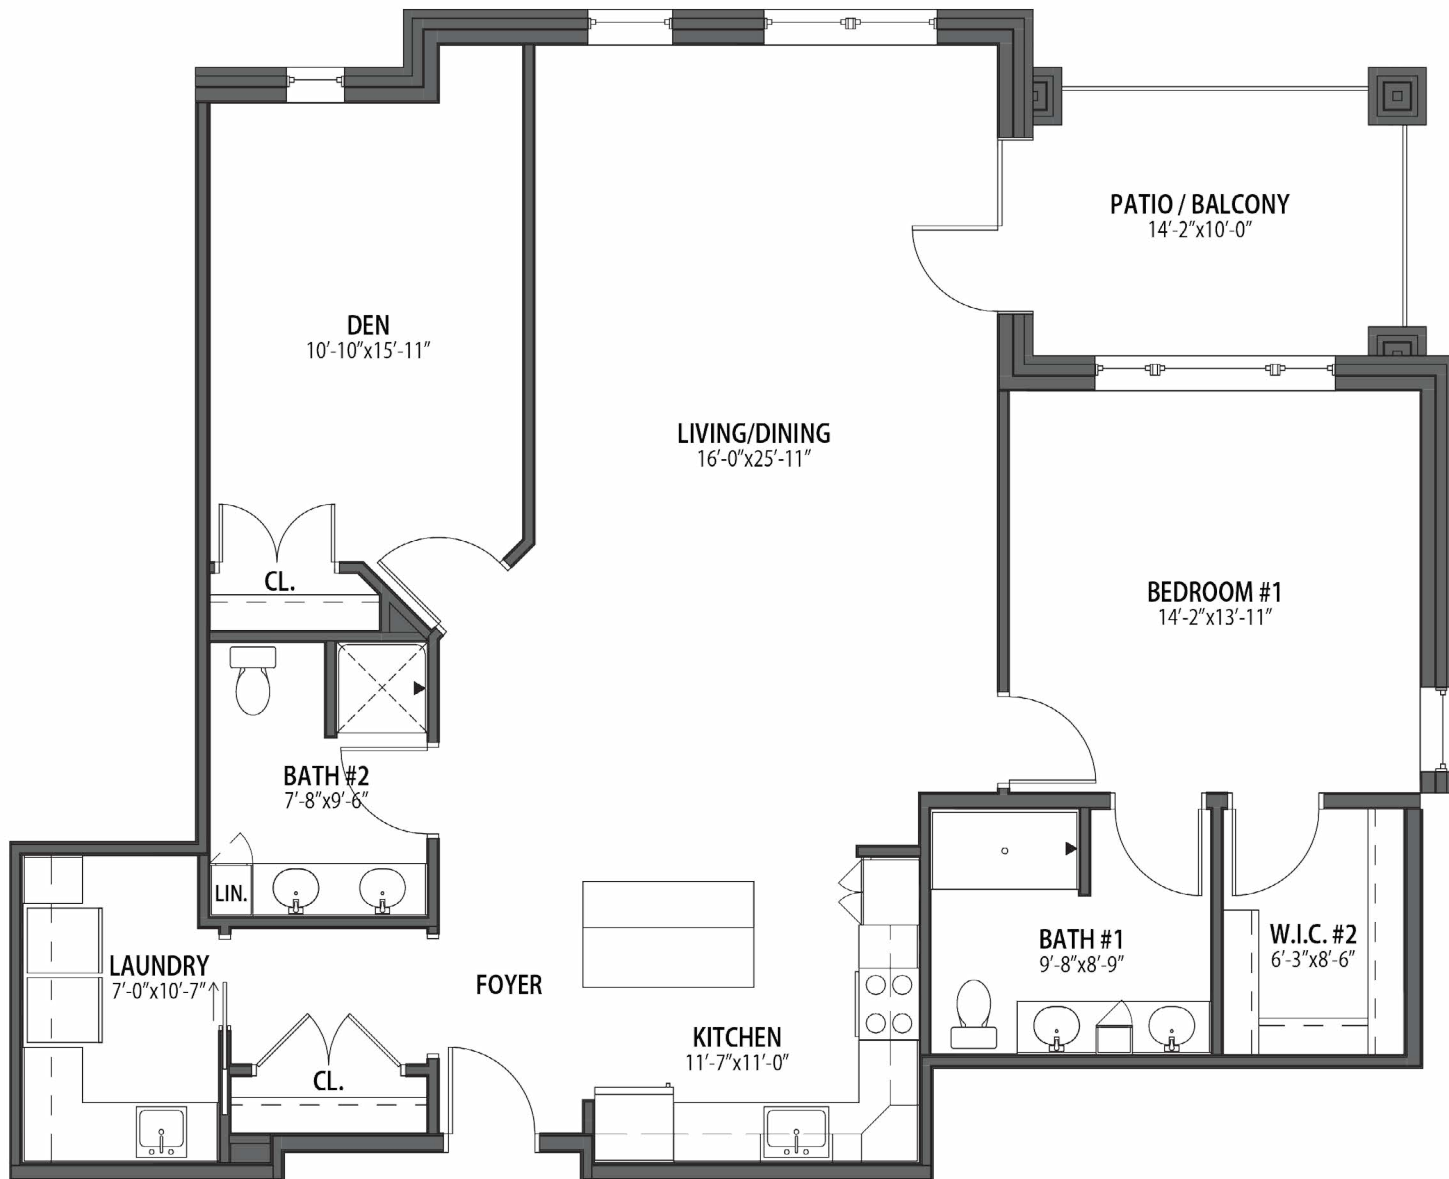

Hummingbird Floor Plan

1 Bedroom with Den/2 Bath

1,434 SF

Note: Floor plans illustrate a general plan which is subject to future change and revisions. Dimensions, boundaries and position locations are for illustrative purposes only and are not intended to be exact. Square footages are approximate.