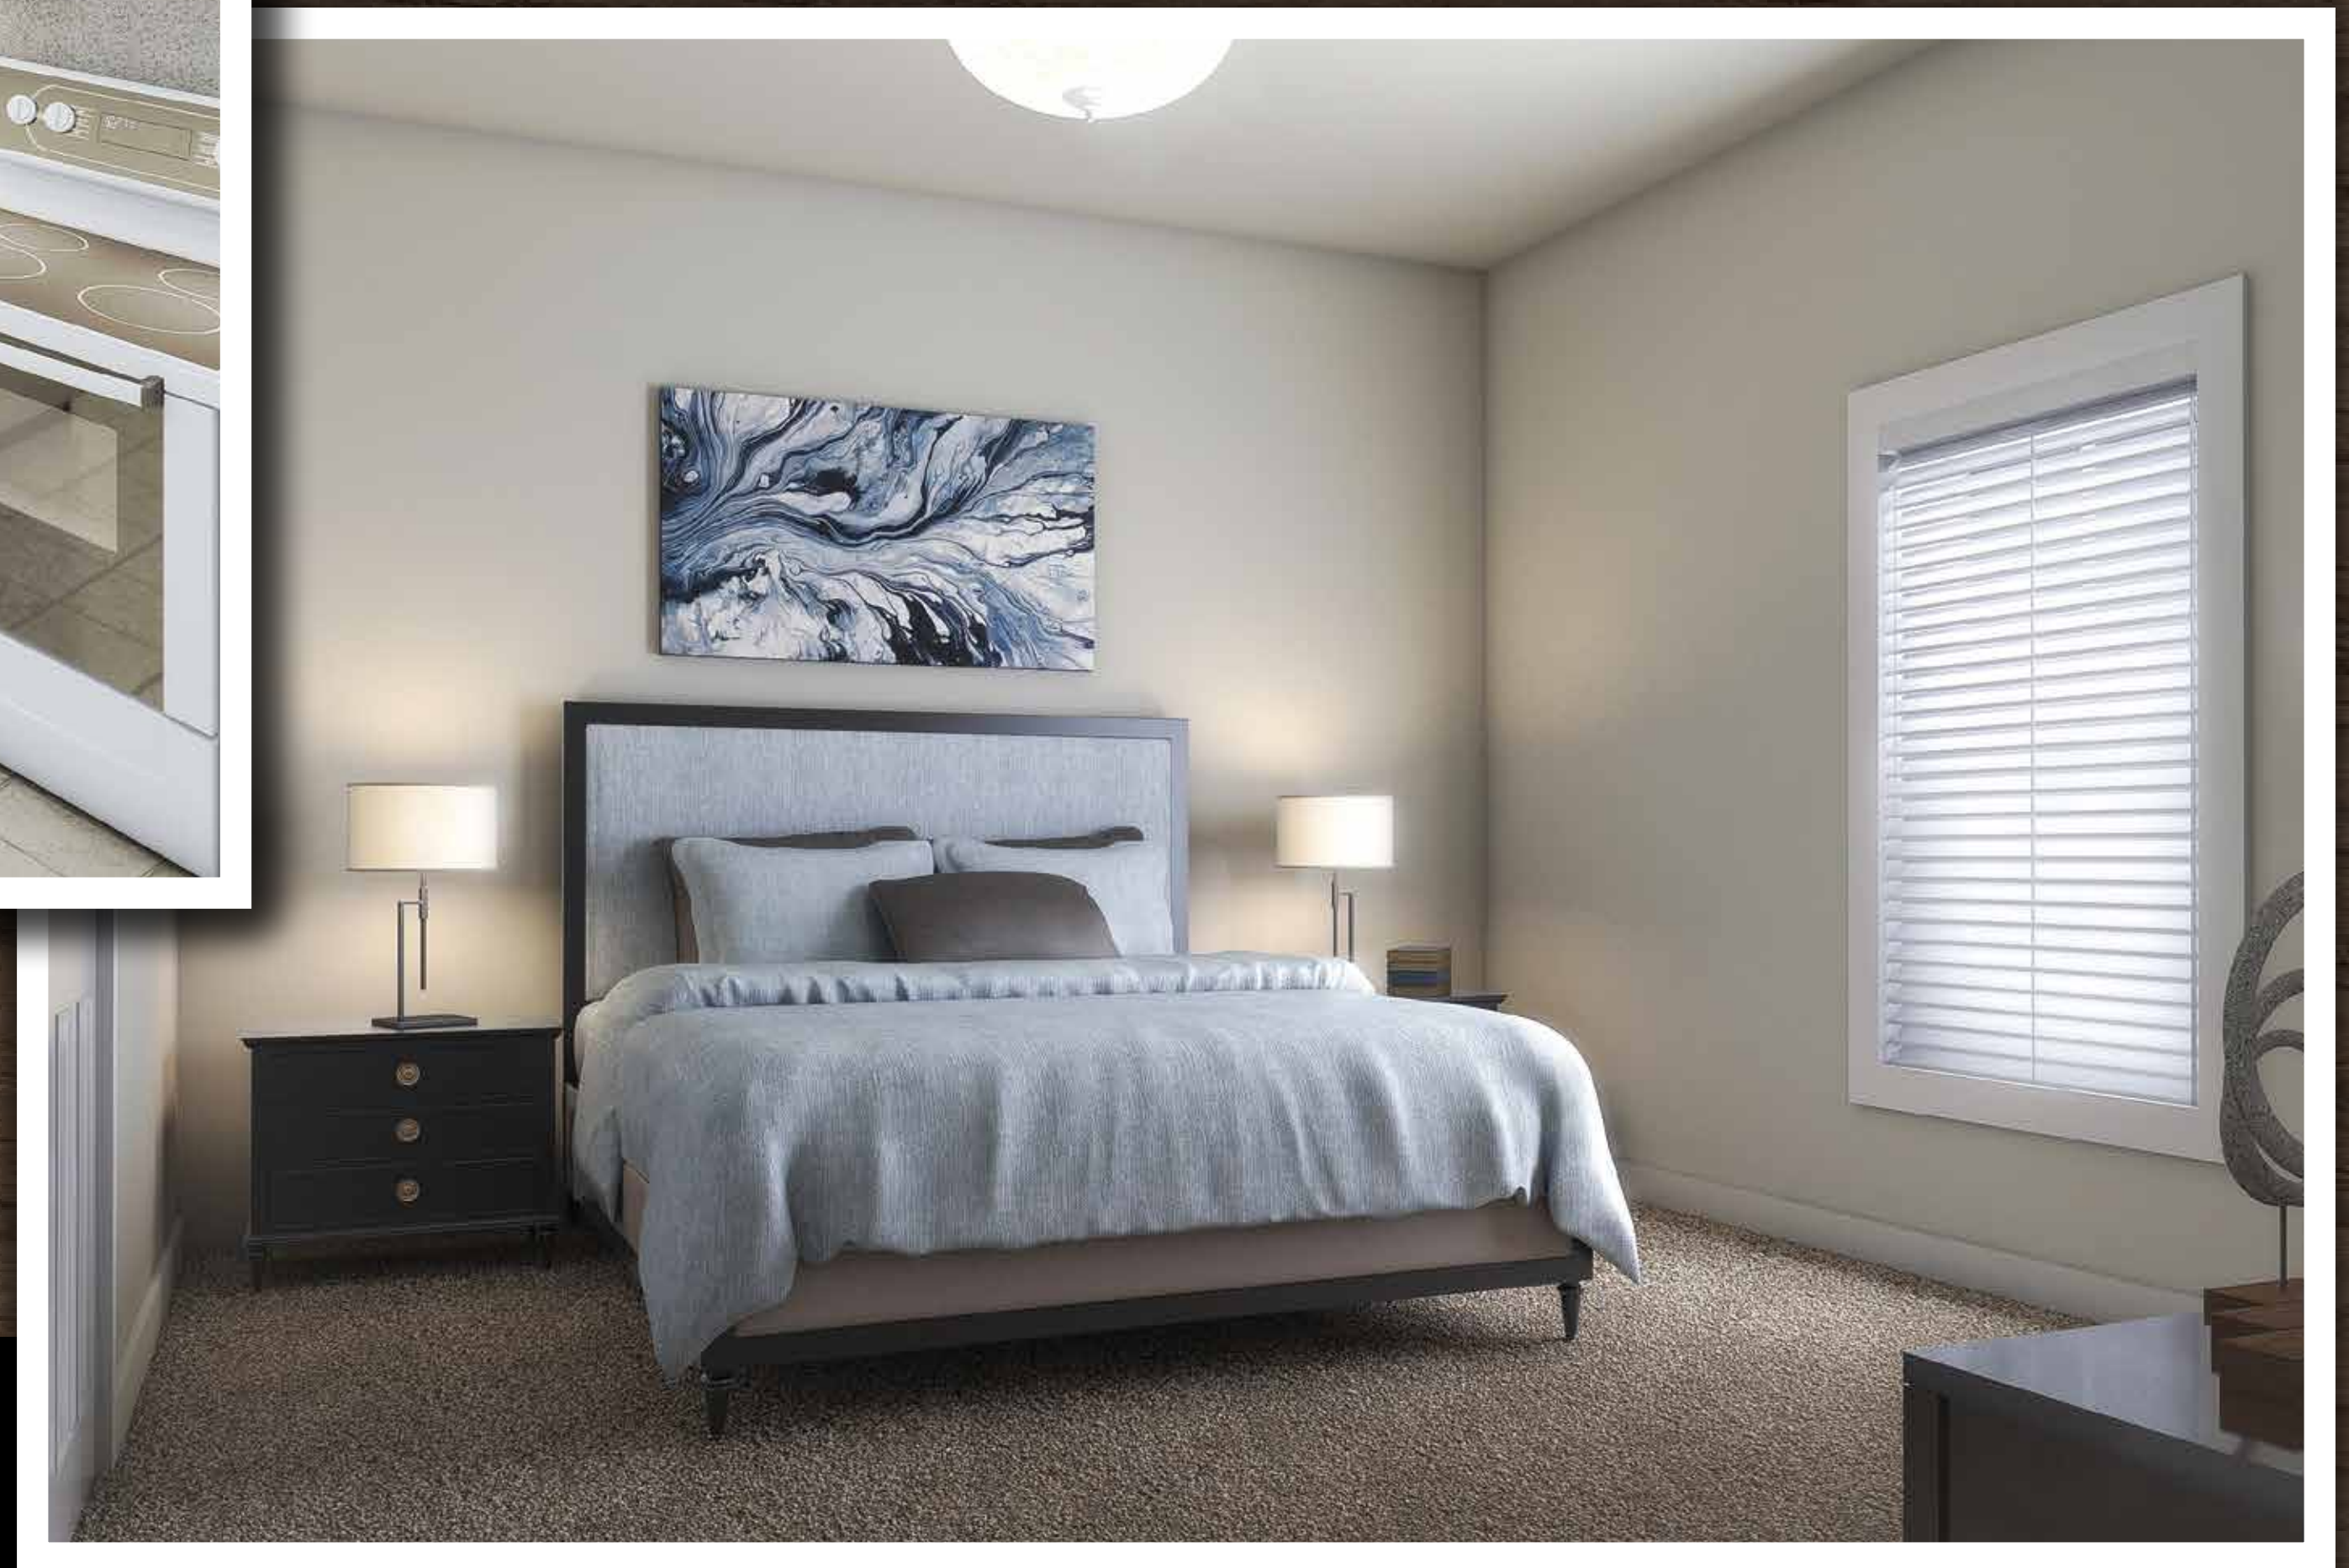

CHARTER HOUSE

at Quincy Village

Opening
Fall 2020!

Northbrook
1 Bedroom/1 Bath
672 sq. ft.

Sutton
1 Bedroom w/ Den/1.5 Bath
864 sq. ft.

Wellington
2 Bedroom/1.5 Bath
960 sq. ft.

KITCHEN/LIVING RM

BEDROOM