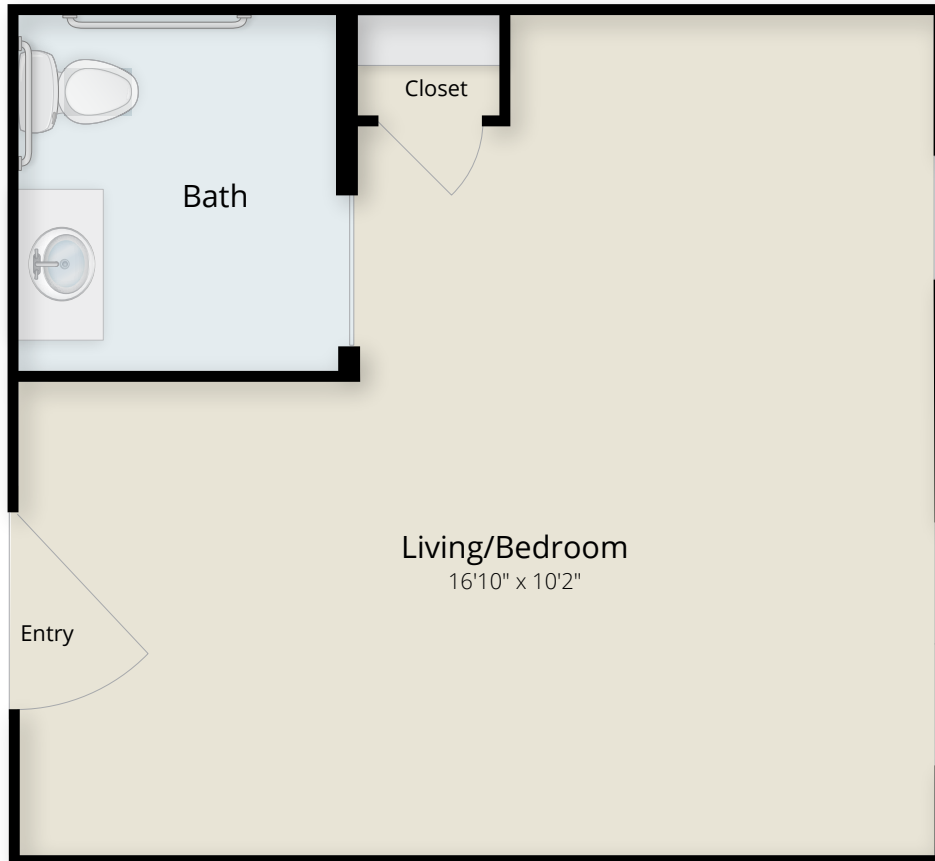

Personal Care
Deerwood
Large Private Room
(Approx. 230 SF)

Note: Floor plans illustrate a general plan which is subject to future change and revisions. Dimensions, boundaries and furniture or object position locations are for illustrative purposes only and are not intended to be exact.