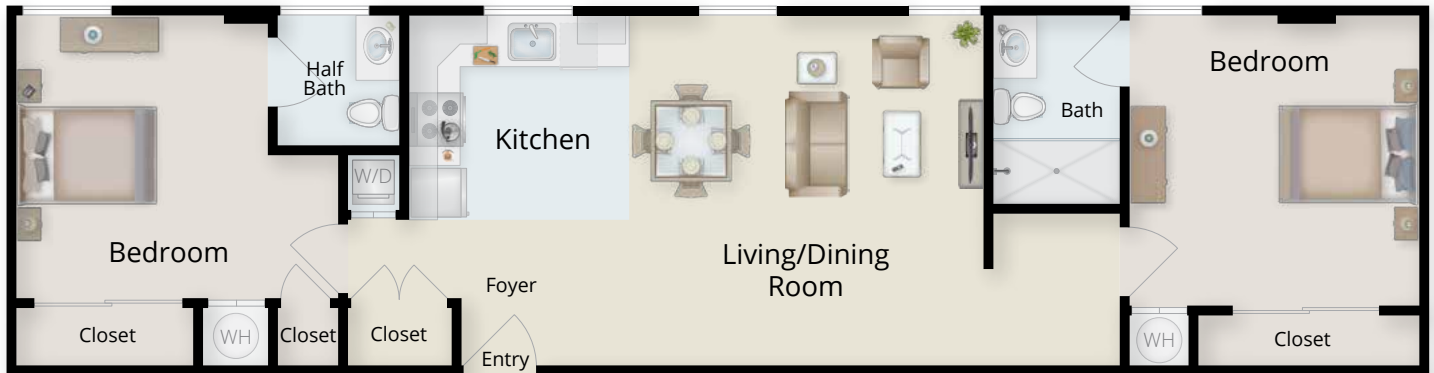

Calvert 2 Bedroom with 1 ½ Bath Apartment (Approx. 822 SF)

Note: Floor plans illustrate a general plan which is subject to future change and revisions. Dimensions, boundaries and furniture or object position locations are for illustrative purposes only and are not intended to be exact.